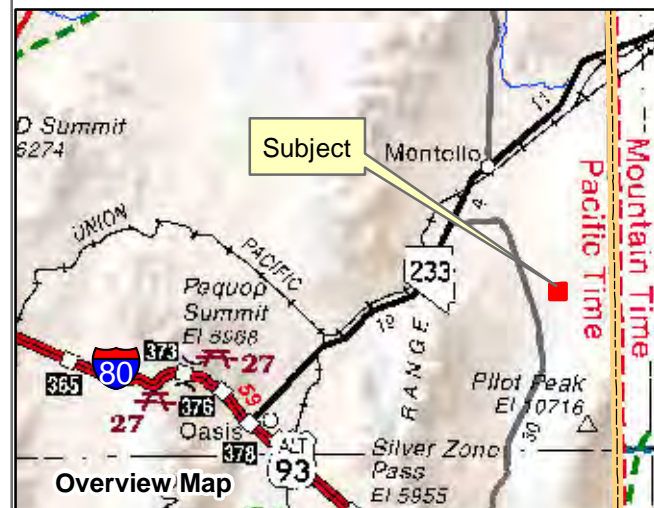

**010-57M**  
**Gamble District**  
**Section 25 Township 38N Range 69E**  
**of the Mount Diablo Meridian, Nevada**

- Legend**
- Subject Parcel
  - Parcel
  - Section
  - Township/Range
  - Public Land

Reference Documents:

This map does NOT represent a survey. It is compiled from official records, including surveys and deeds. Recorded documents should be used for detailed legal information. Unless approved by Elko County Assessor, other uses are forbidden.