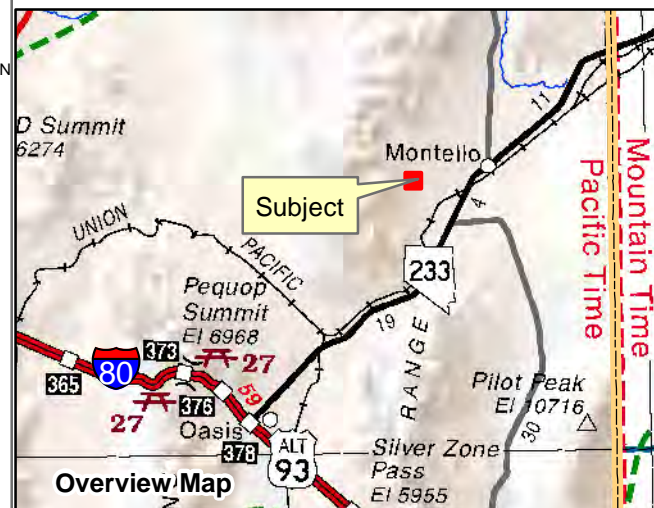

010-36I
Gamble District
Section 21 Township 39N Range 68E
of the Mount Diablo Meridian, Nevada

- Legend**
- Subject Parcel
 - Public Land
 - Road
 - Section
 - Township/Range

Reference Documents:

This map does NOT represent a survey. It is compiled from official records, including surveys and deeds. Recorded documents should be used for detailed legal information. Unless approved by Elko County Assessor, other uses are forbidden.

FOR ASSESSMENT USE ONLY

Background image - 2013 NAIP flyover downloaded from the W. M. Keck Earth Sciences & Mining Research Information Center.
 Product of GIS
 Last Update 10/06/2017 JLS