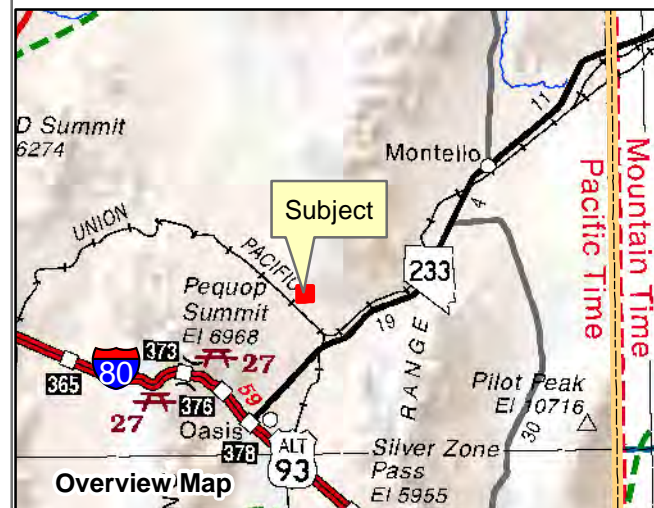

010-13I
Gamble District
Section 29 Township 38N Range 67E
of the Mount Diablo Meridian, Nevada

- Legend**
- Subject Parcel
 - Parcel
 - Lot
 - Road
 - Public Land
 - Section
 - Township/Range
 - County Line